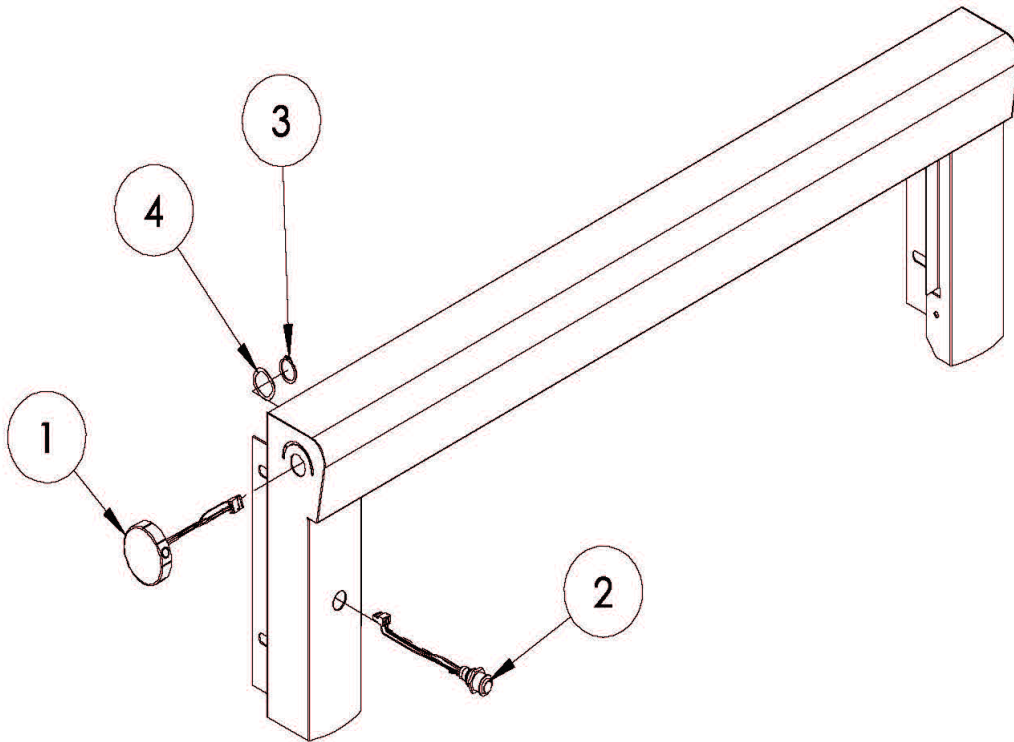

SMART36 Bullnose Assembly

Click on any circled item, then add the part to your cart. If it won't click, the part is not available. If the part is not available, please call us at: 888.988.4546

Item	Part No.	Name	Qty	Uom	NOTES
1	80926	MICROPHONE DIAL ASSY	1	EA	
2	80953	SWITCH, PUSH-BUTTON, ASSY	1	EA	
3	35064	RTN RING, EXT, 3/8" SHAFT	1	EA	
4	35141	SPRING, WAVE, DISC,	1	EA	